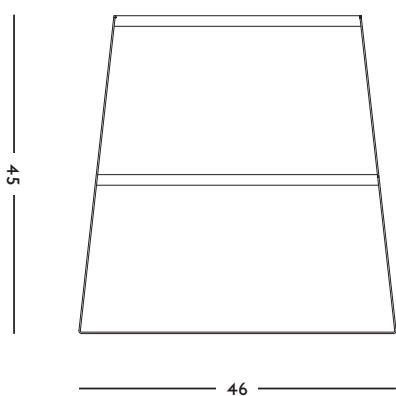

FREDERIK ROIJÉ - FURNITURE

SPLIT STEP

SPECIFICATIONS

TYPE NO.	PRODUCT	MODEL	DIMENSIONS (LxWxH) CM	COLOR	MATERIAL	PRICE (EUR. INCL. VAT)
SS 70.01	Split Step	Basic	46 x 45 x 45	Dark grey	Powder coated steel	€ 199,00
SS 70.02	Split Step	Basic	46 x 45 x 45	White	Powder coated steel	€ 199,00
SS 80.01	Split Step	Wood	46 x 45 x 45	Dark grey, light oak	Powder coated steel	€ 259,00
SS 80.01	Split Step	Wood	46 x 45 x 45	Dark grey, light oak	Powder coated steel	€ 259,00