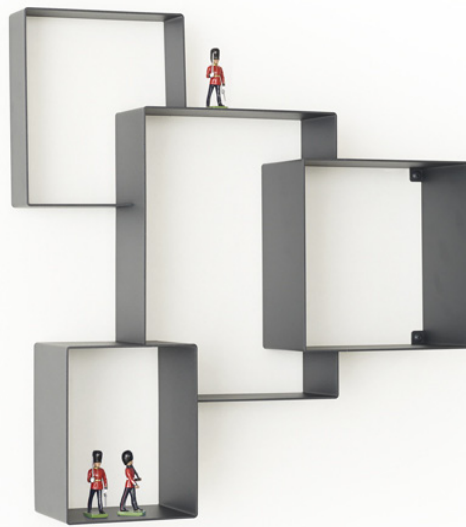

FREDERIK ROIJÉ - FURNITURE

CLOUD CABINET

CC 10.01

DESIGNER
Frederik Roijé

MATERIAL
Powder coated steel

CONCEPT
A wall mounted cupboard to secure the physical objects of personal experiences.

DIMENSIONS
49 x 10 x 52 (l x w x h) cm

WEIGHT
3,6 kg

ORIGIN
Made in Holland

CARE INSTRUCTIONS
Use handwarm water and a mild detergent to clean

YEAR
2014