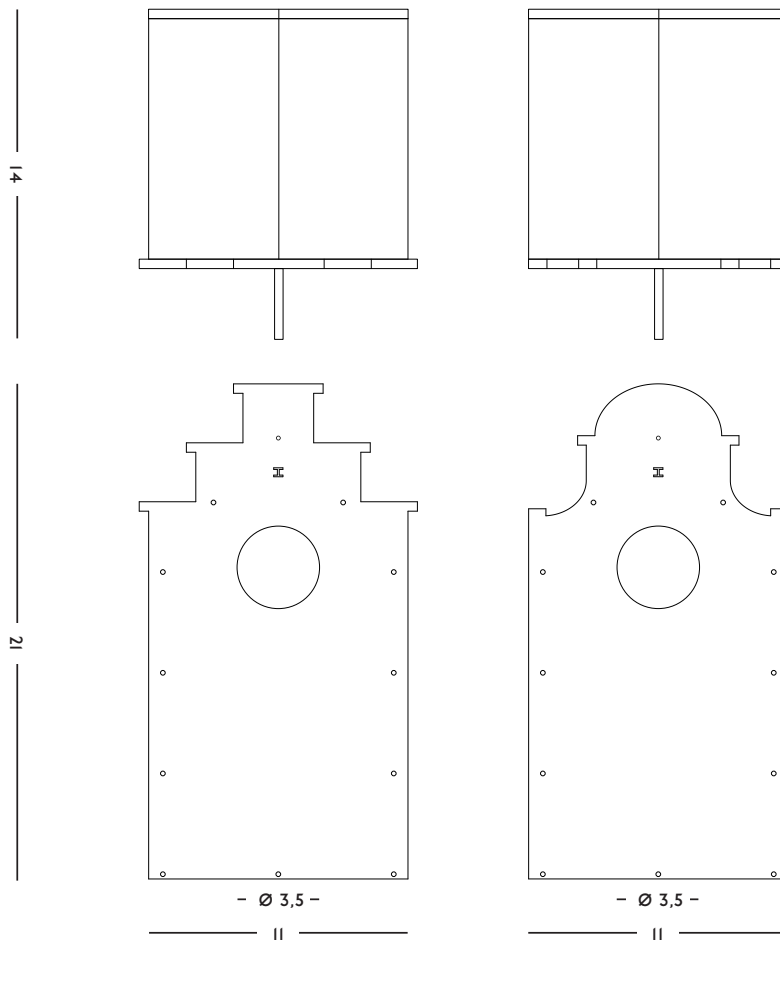

FREDERIK ROIJÉ - OUTDOOR CANAL BIRDHOUSE

SPECIFICATIONS

TYPE NO.	PRODUCT	MODEL	DIMENSIONS (LxWxH) CM	COLOR	MATERIAL	PRICE (EUR. INCL. VAT)
CB 10.01	Canal Birdhouse	Stepped gable	14 x 11 x 21	Black	Weather proof plywood, brass	€ 29,95
CB 10.02	Canal Birdhouse	Bell gable	14 x 11 x 21	Black	Weather proof plywood, brass	€ 29,95

The Canal Birdhouses will come flatpacked, as a kit.