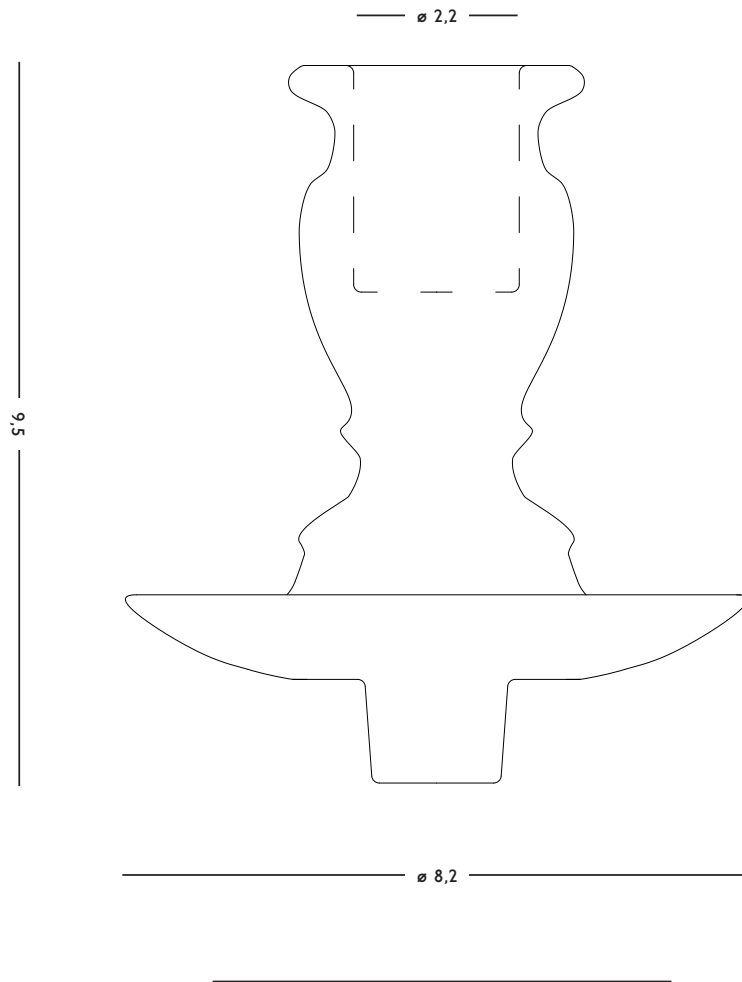

FREDERIK ROIJÉ - ACCESSORIES BOTTLE LIGHT

SPECIFICATIONS

TYPE NO.	PRODUCT	MODEL	DIMENSIONS (LxWxH) CM	COLOR	MATERIAL	PRICE (EUR. INCL. VAT)
BL 10.01	Bottle Light		8.2 x 9.5	Natural cork	Cork	€ 29,95
BL 10.02	Bottle Light		8.2 x 9.5	Dark cork	Cork	€ 29,95