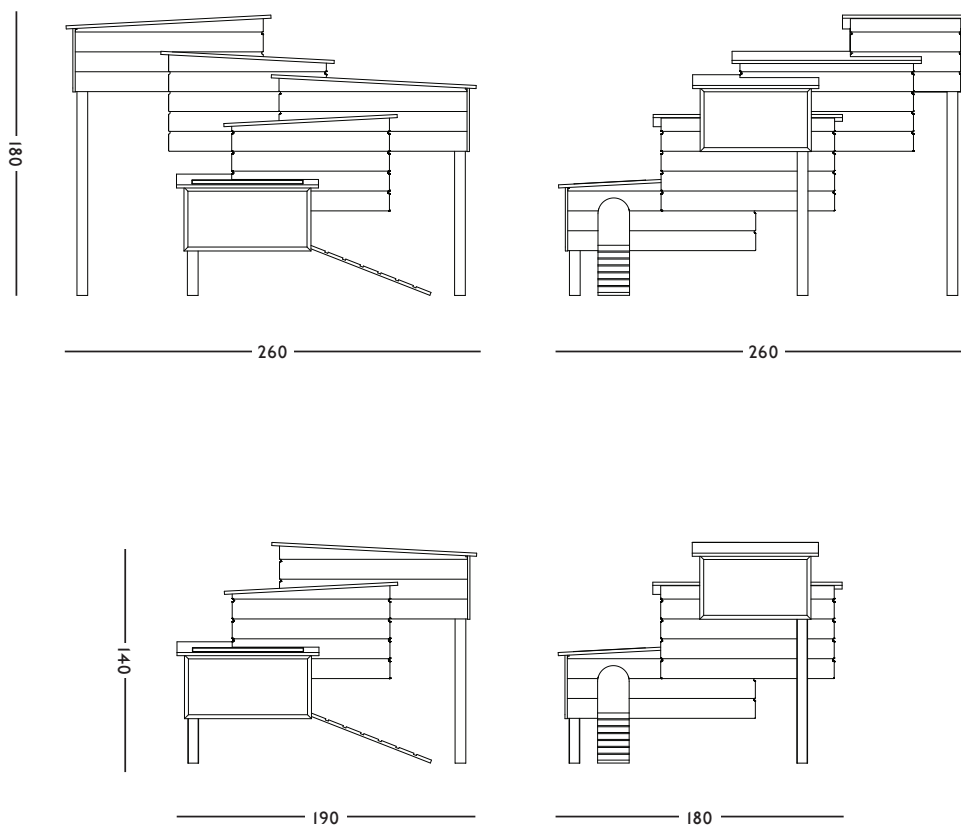

FREDERIK ROIJÉ - OUTDOOR BREED RETREAT

SPECIFICATIONS

TYPE NO.	PRODUCT	MODEL	DIMENSIONS (LxWxH) CM	COLOR	MATERIAL	PRICE (EUR. INCL. VAT)
BR 30.00	Breed Retreat	Medium	190 x 180 x 140	Black	Wood, glass, steel	€ 4.650,00
BR 20.00	Breed Retreat	Large	260 x 260 x 180	Black	Wood, glaas, steel	€ 7.980,00