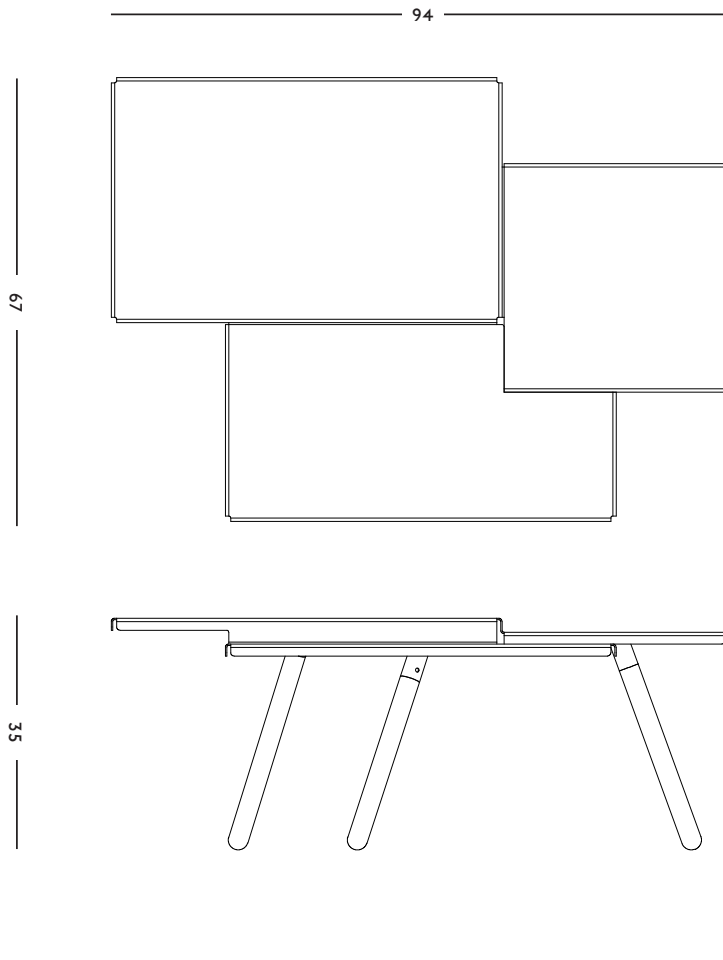

DIMENSIONS

94 x 35 x 67 (w x h x d) cm

WEIGHT

10 kg

CARE INSTRUCTIONS

Use handwarm water and a mild detergent to clean

FREDERIK ROIJÉ - FURNITURE
TABLEFIELDS

SPECIFICATIONS