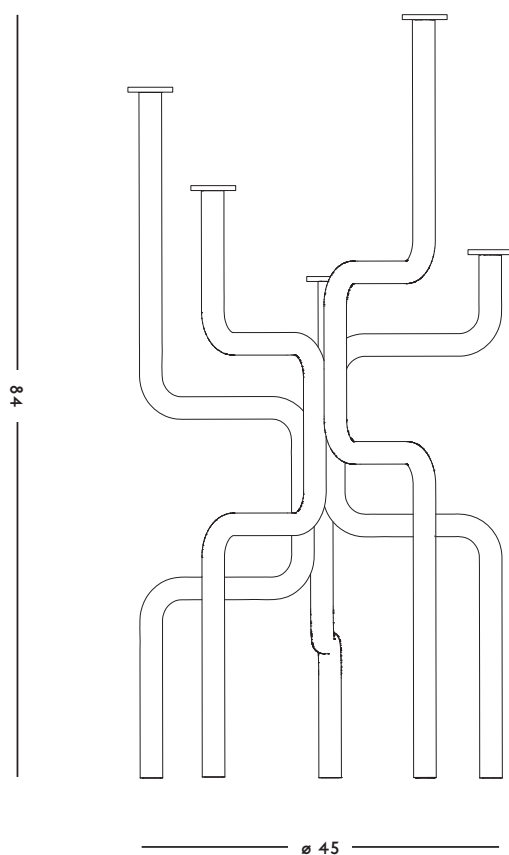

DIMENSIONS

84 x 45 (h x ø) cm

WEIGHT

4 kg

CARE INSTRUCTIONS

Use handwarm water and a
mild detergent to clean

FREDERIK ROIJÉ - ACCESSORIES
WALK OF FLAME

SPECIFICATIONS