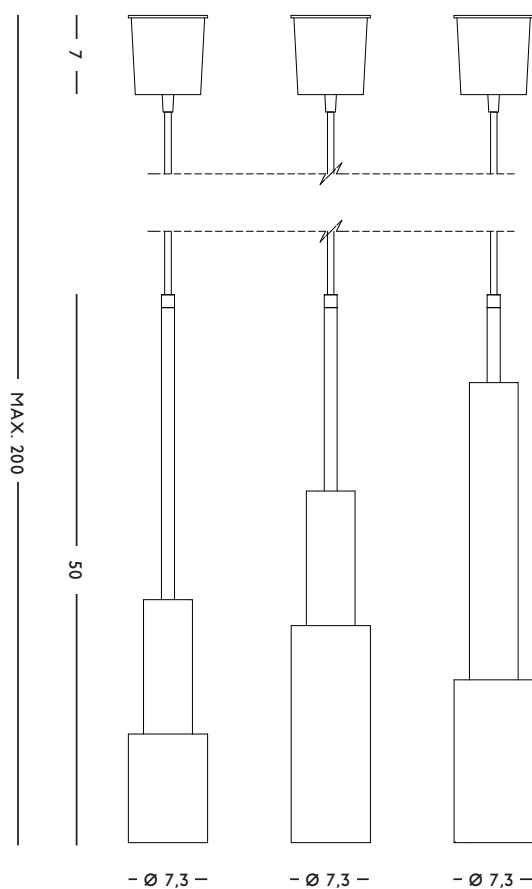

FREDERIK ROIJÉ - LIGHTING SKYLIGHT

SPECIFICATIONS

TYPE NO.	PRODUCT	MODEL	DIMENSIONS (LxWxH) CM	COLOR	MATERIAL	PRICE (EUR. INCL. VAT)
SL 10.00	Skylight	Suspension	100 x 8 x 4	White	Powder coated steel	€ 175,00
SL 10.01	Skylight	Suspension + set	100 x 8 x 4	Dark grey	Powder coated steel	€ 599,00
SL 10.02	Skylight	Suspension + set	100 x 8 x 4	White	Powder coated steel	€ 599,00
SL 11.01	Skylight	Tower one	7,3 x 50	Dark grey	Powder coated steel	€ 99,00
SL 11.02	Skylight	Tower one	7,3 x 50	White	Powder coated steel	€ 99,00
SL 11.03	Skylight	Tower one	7,3 x 50	Copper green	Powder coated steel	€ 119,00
SL 11.04	Skylight	Tower one	7,3 x 50	Gold	Gold plated steel	€ 249,00
SL 12.01	Skylight	Tower two	7,3 x 50	Dark grey	Powder coated steel	€ 99,00
SL 12.02	Skylight	Tower two	7,3 x 50	White	Powder coated steel	€ 99,00
SL 12.03	Skylight	Tower two	7,3 x 50	Brick brown	Powder coated steel	€ 119,00
SL 12.04	Skylight	Tower two	7,3 x 50	Gold	Gold plated steel	€ 249,00
SL 13.01	Skylight	Tower three	7,3 x 50	Dark grey	Powder coated steel	€ 99,00
SL 13.02	Skylight	Tower three	7,3 x 50	White	Powder coated steel	€ 99,00
SL 13.03	Skylight	Tower three	7,3 x 50	Metal blue	Powder coated steel	€ 119,00
SL 13.04	Skylight	Tower three	7,3 x 50	Gold	Gold plated steel	€ 249,00