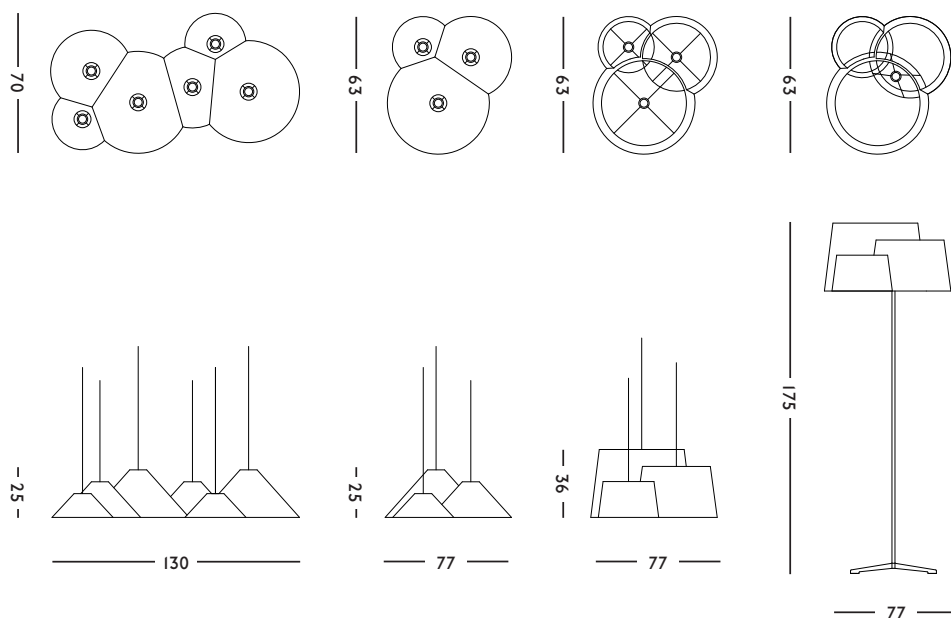

CARE INSTRUCTIONS

Use a soft feather broom to clean

BULB

3 x E27 - G45, max. 40Watt
(bulb is not included)

FREDERIK ROIJÉ - LIGHTING

LAMPSCAPES

SPECIFICATIONS

TYPE NO.	PRODUCT	MODEL	DIMENSIONS (LxWxH) CM	COLOR	MATERIAL	PRICE (EUR. INCL. VAT)
LS 10.00	Lampscapes	3 Peaks	77 x 63 x 25	White	Cotton and PVC laminate	€ 618,00
LS 10.01	Lampscapes	3 Peaks	77 x 63 x 25	Off white	Cotton and PVC laminate	€ 618,00
LS 11.00	Lampscapes	6 Peaks	130 x 70 x 25	White	Cotton and PVC laminate	€ 1.290,00
LS 11.01	Lampscapes	6 peaks	130 x 70 x 25	Off white	Cotton and PVC laminate	€ 1.290,00
LS 12.00	Lampscapes	Uphill	77 x 63 x 175	White	Steel, cotton and PVC laminate	€ 859,00
LS 12.01	Lampscapes	Uphill	77 x 63 x 175	Off white	Steel, cotton and PVC laminate	€ 859,00
LS 13.00	Lampscapes	Downhill	77 x 63 x 36	White	Cotton and PVC laminate	€ 618,00
LS 13.01	Lampscapes	Downhill	77 x 63 x 36	Off white	Cotton and PVC laminate	€ 618,00