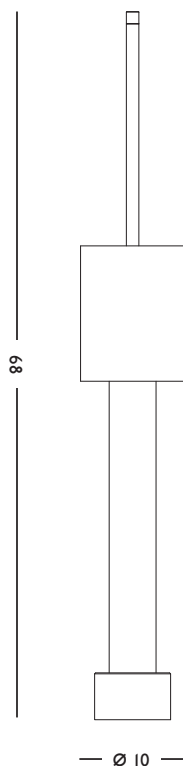

FREDERIK ROIJÉ - LIGHTING

TABLE TOWER

SPECIFICATIONS

TYPE NO.	PRODUCT	MODEL	DIMENSIONS (LxWxH) CM	COLOR	MATERIAL	PRICE (EUR. INCL. VAT)
TT 30.01	Table Tower		10 x 68	Dark Grey	Powder coated steel	€ 159,00
TT 30.02	Table Tower		10 x 68	White	Powder coated steel	€ 159,00
TT 30.03	Table Tower	Special	10 x 68	Copper green	Powder coated steel	€ 179,00
TT 30.04	Table Tower	Special	10 x 68	Brick brown	Powder coated steel	€ 179,00
TT 30.05	Table Tower	Special	10 x 68	Metal Blue	Powder coated steel	€ 179,00