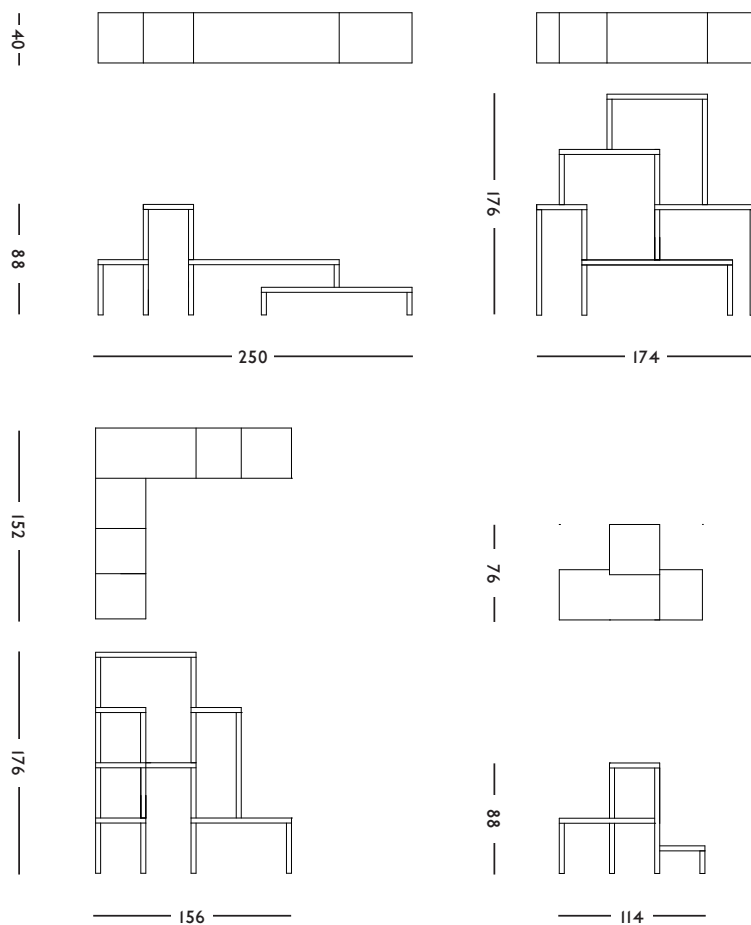

FREDERIK ROIJÉ - FURNITURE

LONGLEGS

SPECIFICATIONS

TYPE NO.	PRODUCT	MODEL	DIMENSIONS (LxWxH) CM	COLOR	MATERIAL	PRICE (EUR. INCL. VAT)
LL 60.00	Long Legs	Four tables	250 x 40 x 88	Dark ash	Colored ash	€ 2.099,00
LL 61.00	Long Legs	Five tables	174 x 40 x 176	Dark ash	Colored ash	€ 2.799,00
LL 62.00	Long Legs	Eight tables	156 x 152 x 176	Dark ash	Colored ash	€ 4.799,00
LL 63.00	Long Legs	Three tables	114 x 76 x 88	Dark ash	Colored ash	€ 1.399,00