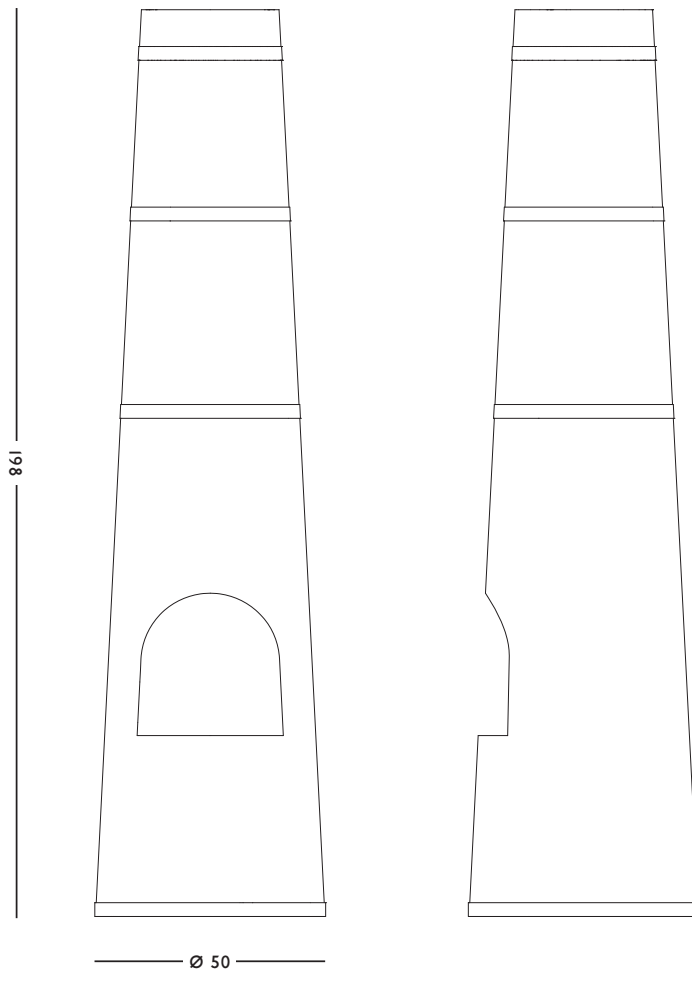

FREDERIK ROIJÉ - OUTDOOR SMOKESTACK

SPECIFICATIONS

TYPE NO.	PRODUCT	MODEL	DIMENSIONS (LxWxH) CM	COLOR	MATERIAL	PRICE (EUR. INCL. VAT)
SM 10.01	Smokestack		198 x 50	Corrosion brown	Corten steel	€ 995,00