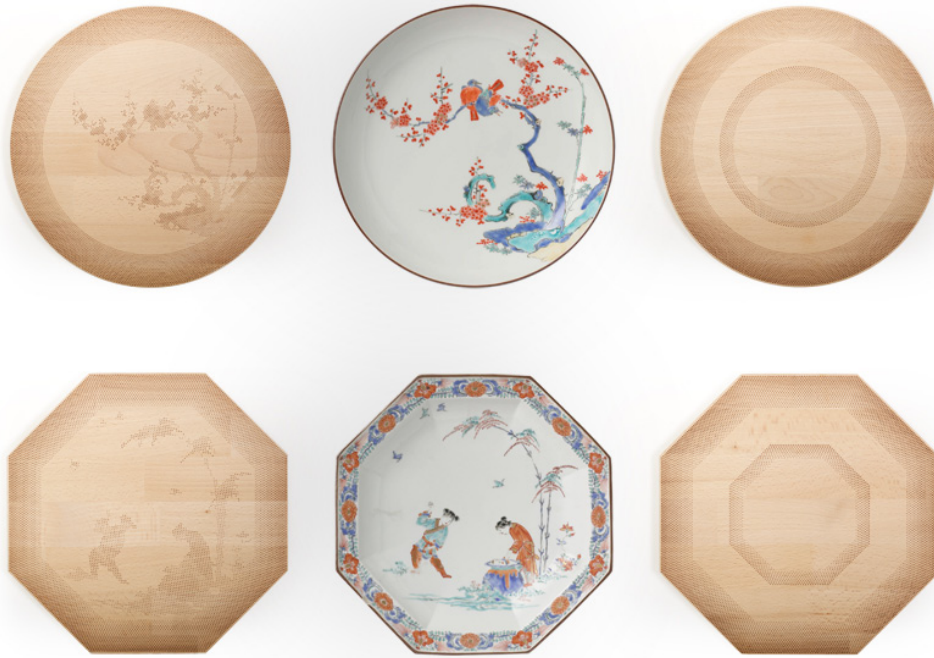

FREDERIK ROIJÉ - ACCESSORIES

SHADES OF PLATES

SP 10.01

DESIGNER
Frederik Roijé

MATERIAL
Beechwood

CONCEPT
Decorations of the past
visualized as a shade on the
trencher.

DIMENSIONS
28 x 28 x 2 (l x w x h) cm

WEIGHT
0,9 kg

ORIGIN
Made in Holland

CARE INSTRUCTIONS
Use handwarm water and a
mild detergent to clean. Not
dishwasher safe.

YEAR
2015

FREDERIK ROIJÉ - ACCESSORIES

SHADES OF PLATES

SP 10.02, SP 20.02
SP 10.01, SP 20.01