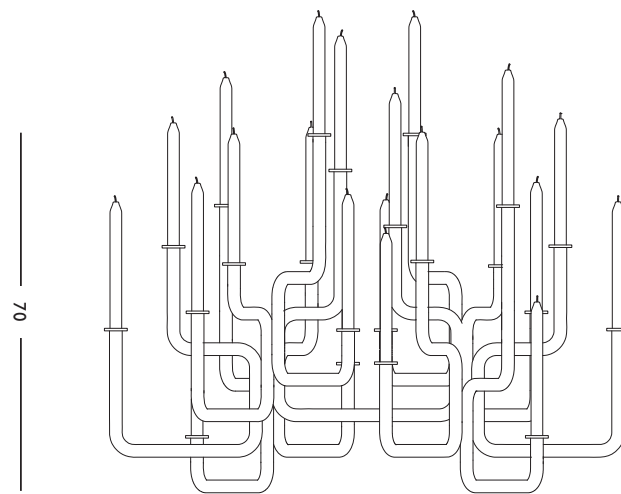

FREDERIK ROIJÉ - ACCESSORIES
RISE OF FLAMES

102

SPECIFICATIONS

TYPE NO.	PRODUCT	MODEL	DIMENSIONS (LxWxH) CM	COLOR	MATERIAL	PRICE (EUR. INCL. VAT)
RF 70.01	Rise of Flames		102 x 55 x 70	Dark grey	Powder coated steel	€ 980,00