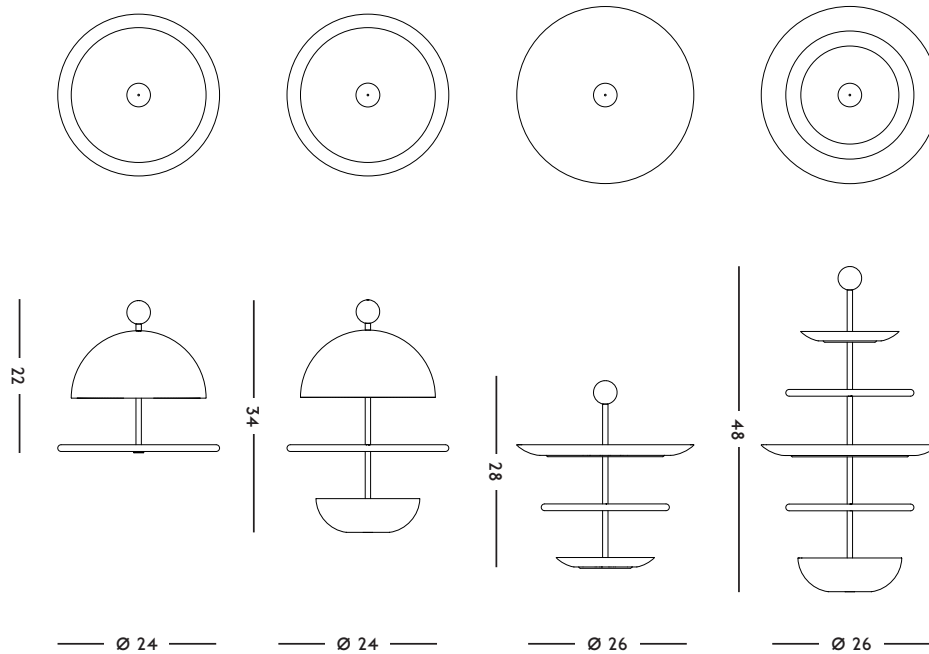

26 x 48 (ø x h) cm

WEIGHT

1,4 kg

CARE INSTRUCTIONS

Use handwarm water and a mild detergent to clean

FREDERIK ROIJÉ - OUTDOOR
DISH OF DESIRE

SPECIFICATIONS

TYPE NO.	PRODUCT	MODEL	DIMENSIONS (LxWxH) CM	COLOR	MATERIAL	PRICE (EUR. INCL. VAT)
DD 30.01	Dish of Desire	One course menu	24 x 22	White	Powder coated aluminum, red cedar, porcelain	€ 79,00
DD 30.02	Dish of Desire	Two course menu	24 x 34	White	Powder coated aluminum, red cedar, porcelain	€ 99,00
DD 30.03	Dish of Desire	Three course menu	26 x 28	White	Powder coated aluminum, red cedar, porcelain	€ 79,00
DD 30.04	Dish of Desire	Five course menu	26 x 48	White	Powder coated aluminum, red cedar, porcelain	€ 119,00

Made in Holland

YEAR

2010

MATERIAL

Wood, glass, metal

DIMENSIONS

260 x 260 x 180
(l x w x h) cm

CARE INSTRUCTIONS