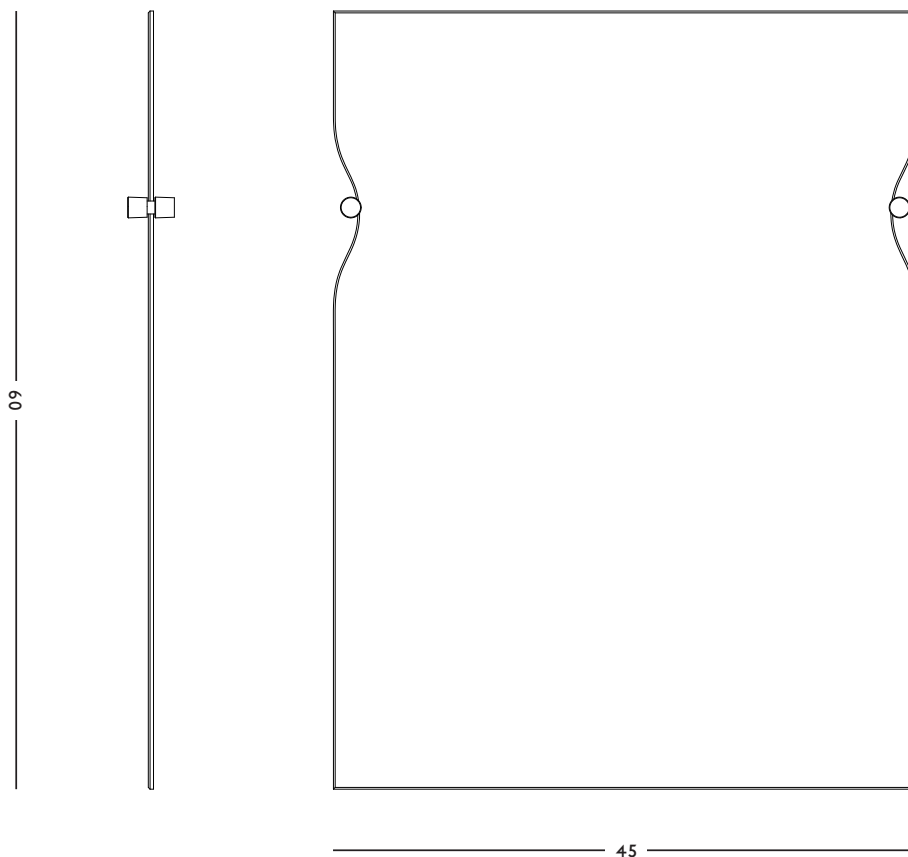

ORIGIN
Made in Holland

YEAR
2011

MATERIAL
4mm silvered float glass

DIMENSIONS
45 x 60 (w x h) cm

WEIGHT
2,6 kg

CARE INSTRUCTIONS
Use handwarm water and a
mild detergent to clean

FREDERIK ROIJÉ - FURNITURE
MORPHED MIRROR