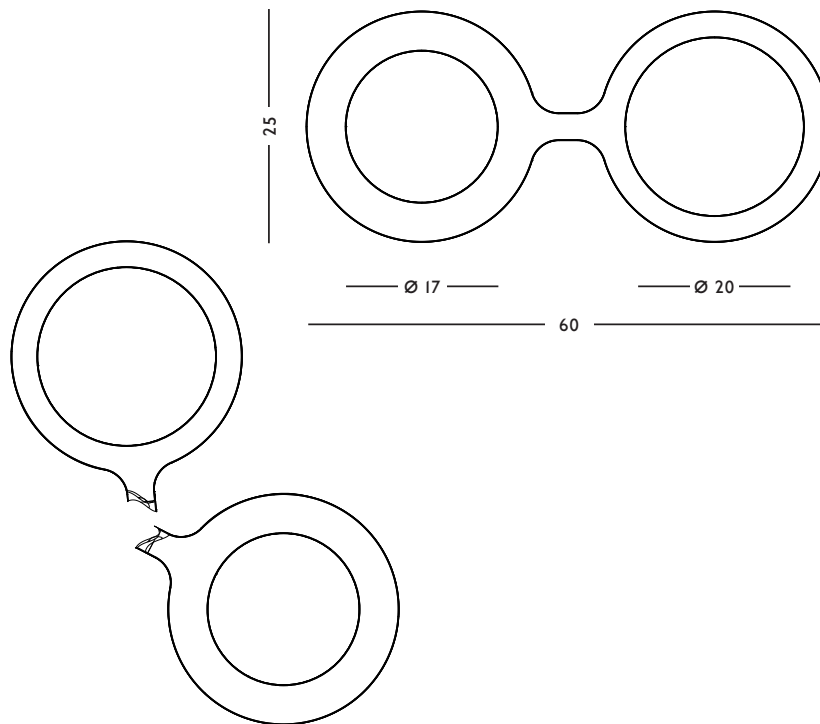

FREDERIK ROIJÉ - ACCESSORIES
TWO OF A KIND

SPECIFICATIONS

TYPE NO.	PRODUCT	MODEL	DIMENSIONS (LxWxH) CM	COLOR	MATERIAL	PRICE (EUR. INCL. VAT)
TK 20.01	Two of a kind		25 x 60 x 7 Ring size 17 & 20 mm	Black	Porcelain	€ 69,00
TK 20.02	Two of a kind		25 x 60 x 7 Ring size 17 & 20 mm	White	Porcelain	€ 69,00