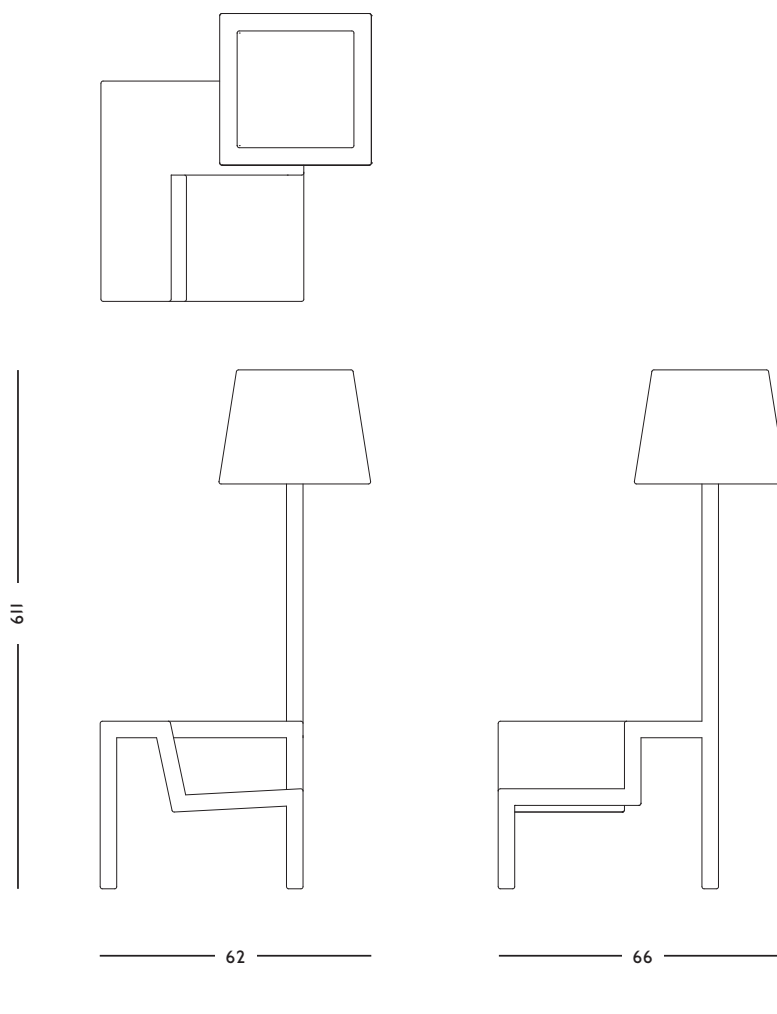

FREDERIK ROIJÉ - FURNITURE
LITTLE TRIPLE CHAIR

SPECIFICATIONS

TYPE NO.	PRODUCT	MODEL	DIMENSIONS (LxWxH) CM	COLOR	MATERIAL	PRICE (EUR. INCL. VAT)
LT 10.01	Little Triple Chair		66 x 62 x 119	Kvadrat Divina Melange 2 - 120	Plywood, fabric	€ 799,00
LT 10.02	Little Triple Chair		66 x 62 x 119	Kvadrat Divina Melange 2 - 170	Plywood, fabric	€ 799,00