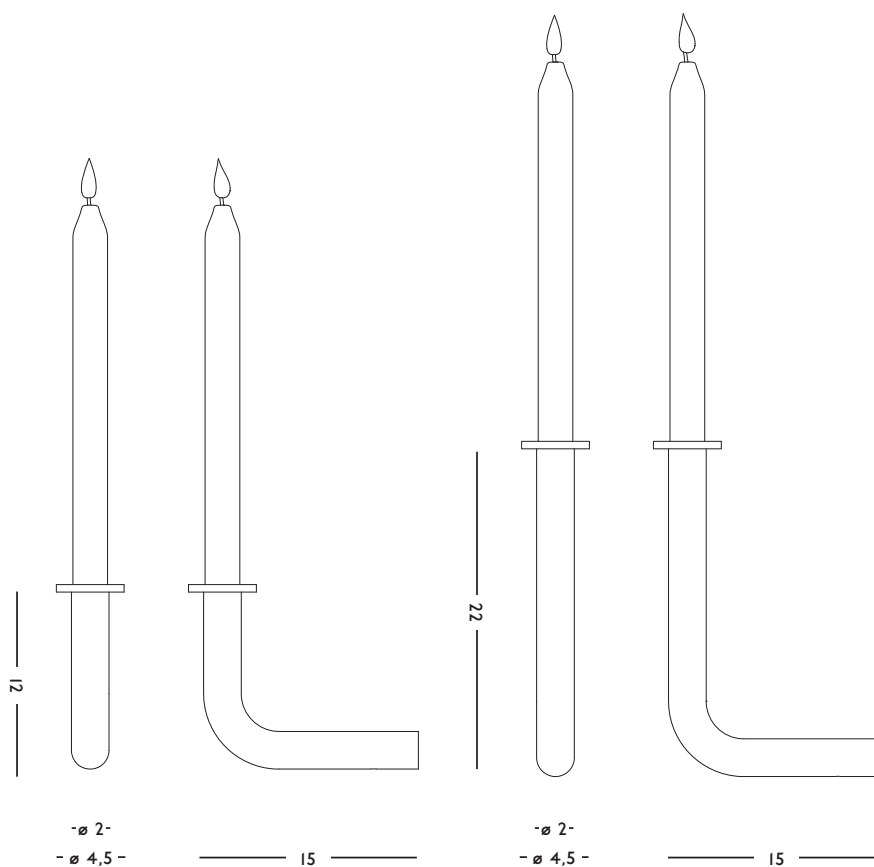

FREDERIK ROIJÉ - ACCESSORIES WALL OF FLAME

SPECIFICATIONS

TYPE NO.	PRODUCT	MODEL	DIMENSIONS (LxWxH) CM	COLOR	MATERIAL	PRICE (EUR. INCL. VAT)
WF 51.01	Wall of Flame	Small	4.5 x 12 x 15	Dark grey	Powder coated steel	€ 29,95
WF 51.02	Wall of Flame	Small	4.5 x 12 x 15	White	Powder coated steel	€ 29,95
WF 52.01	Wall of Flame	Large	4.5 x 22 x 15	Dark grey	Powder coated steel	€ 29,95
WF 52.02	Wall of Flame	Large	4.5 x 22 x 15	White	Powder coated steel	€ 29,95
WF 60.01	Wall of Flame	Set	4.5 x 12 x 15 / 4.5 x 22 x 15	Dark grey	Powder coated steel	€ 49,95
WF 60.02	Wall of Flame	Set	4.5 x 12 x 15 / 4.5 x 22 x 15	White	Powder coated steel	€ 49,95