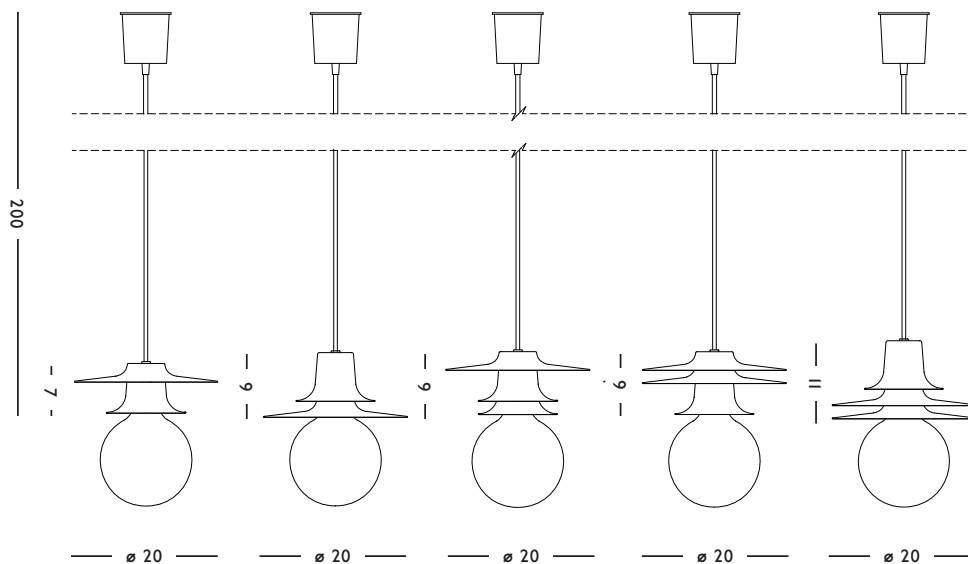

WEIGHT
0,7 kg

CARE INSTRUCTIONS
Use handwarm water and a mild detergent to clean

BULB
1 x E27 - G95, max 40Watt
(bulb is not included)

FREDERIK ROIJÉ - LIGHTING

FIREFLY

SPECIFICATIONS

TYPE NO.	PRODUCT	MODEL	DIMENSIONS (LxWxH) CM	COLOR	MATERIAL	PRICE (EUR. INCL. VAT)
FF 31.01	Firefly	2 Shades, high	20 x 7	Black	Powder coated steel	€ 99,00
FF 31.02	Firefly	2 Shades, high	20 x 7	White	Powder coated steel	€ 99,00
FF 31.03	Firefly	2 Shades, high	20 x 7	Chrome	Chrome plated steel	€ 149,00
FF 32.01	Firefly	2 Shades, low	20 x 9	Black	Powder coated steel	€ 99,00
FF 32.02	Firefly	2 Shades, low	20 x 9	White	Powder coated steel	€ 99,00
FF 32.03	Firefly	2 Shades, low	20 x 9	Chrome	Chrome plated steel	€ 149,00
FF 33.01	Firefly	3 Shades, 1 high	20 x 9	Black	Powder coated steel	€ 119,00
FF 33.02	Firefly	3 Shades, 1 high	20 x 9	White	Powder coated steel	€ 119,00
FF 33.03	Firefly	3 Shades, 1 high	20 x 9	Chrome	Chrome plated steel	€ 169,00
FF 34.01	Firefly	3 Shades, 2 high	20 x 9	Black	Powder coated steel	€ 119,00
FF 34.02	Firefly	3 Shades, 2 high	20 x 9	White	Powder coated steel	€ 119,00
FF 34.03	Firefly	3 Shades, 2 high	20 x 9	Chrome	Chrome plated steel	€ 169,00
FF 35.01	Firefly	3 Shades, 2 low	20 x 11	Black	Powder coated steel	€ 119,00
FF 35.02	Firefly	3 Shades, 2 low	20 x 11	White	Powder coated steel	€ 119,00
FF 35.03	Firefly	3 Shades, 2 low	20 x 11	Chrome	Chrome plated steel	€ 169,00