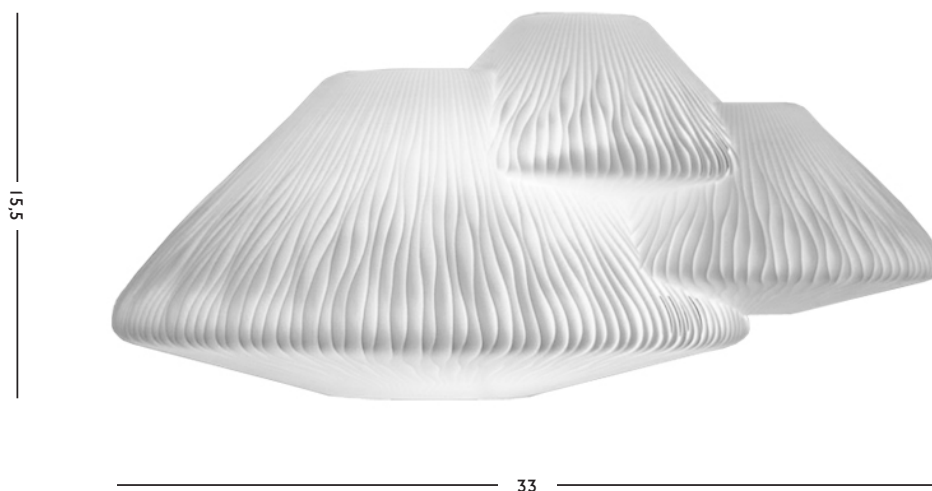

FREDERIK ROIJÉ - LIGHTING LIGHTNEST

SPECIFICATIONS

TYPE NO.	PRODUCT	MODEL	DIMENSIONS (LxWxH) CM	COLOR	MATERIAL	PRICE (EUR. INCL. VAT)
LN 10.01	Lightnest		33 x 13 x 15,5	White	Nylon 3D printed	€ 399,00