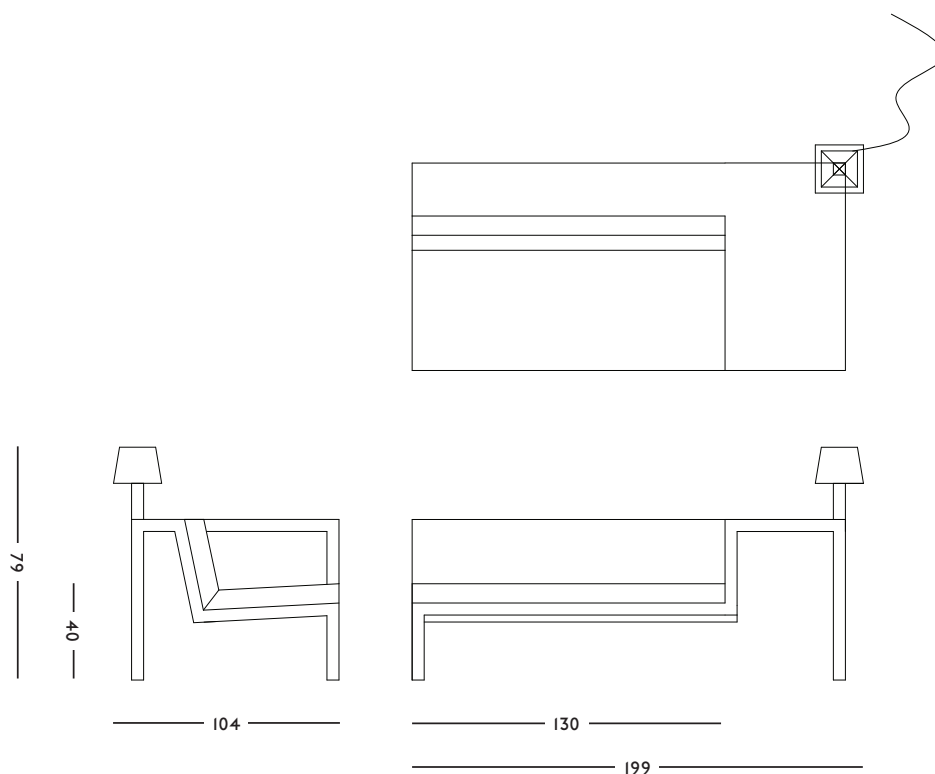

FREDERIK ROIJÉ - FURNITURE TRIPLE COUCH

SPECIFICATIONS

TYPE NO.	PRODUCT	MODEL	DIMENSIONS (LxWxH) CM	COLOR	MATERIAL	PRICE (EUR. INCL. VAT)
TO 51.01	Triple Couch	Upholstered	199 x 104 x 97	Kvadrat Steelcut Trio 2 - 153	Steel / plywood / foam / fabric	€ 5.899,00
TO 51.02	Triple Couch	Upholstered	199 x 104 x 97	Kvadrat Steelcut Trio 2 - 105	Steel / plywood / foam / fabric	€ 5.899,00
TO 51.03	Triple Couch	Upholstered	199 x 104 x 97	Kvadrat Divina Melange 2 - 120	Steel / plywood / foam / fabric	€ 5.949,00
TO 51.04	Triple Couch	Upholstered	199 x 104 x 97	Kvadrat Divina Melange 2 - 170	Steel / plywood / foam / fabric	€ 5.949,00

Please contact the studio for other fabric options and prices.