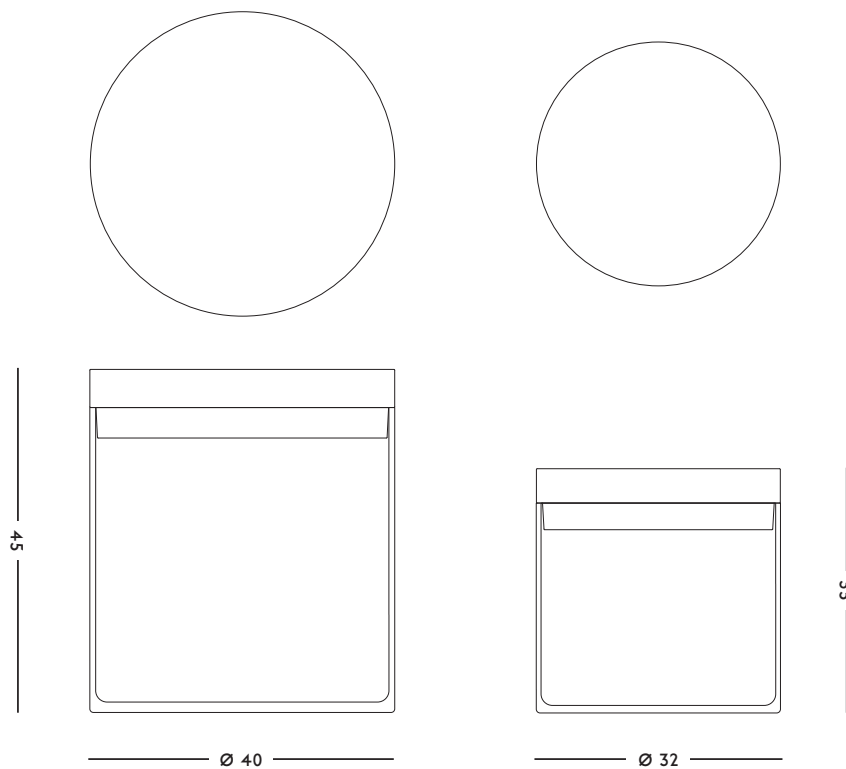

FREDERIK ROIJÉ - FURNITURE
TREASURE TABLE

SPECIFICATIONS

TYPE NO.	PRODUCT	MODEL	DIMENSIONS (LxWxH) CM	COLOR	MATERIAL	PRICE (EUR. INCL. VAT)
TT 10.01	Treasure Table	Medium	32 x 35	Natural cork	Hand-blown glass, cork	€ 299,00
TT 10.02	Treasure Table	Medium	32 x 35	Dark cork	Hand-blown glass, cork	€ 299,00
TT 20.01	Treasure Table	Large	40 x 45	Natural cork	Hand-blown glass, cork	€ 399,00
TT 20.02	Treasure Table	Large	40 x 45	Dark cork	Hand-blown glass, cork	€ 399,00