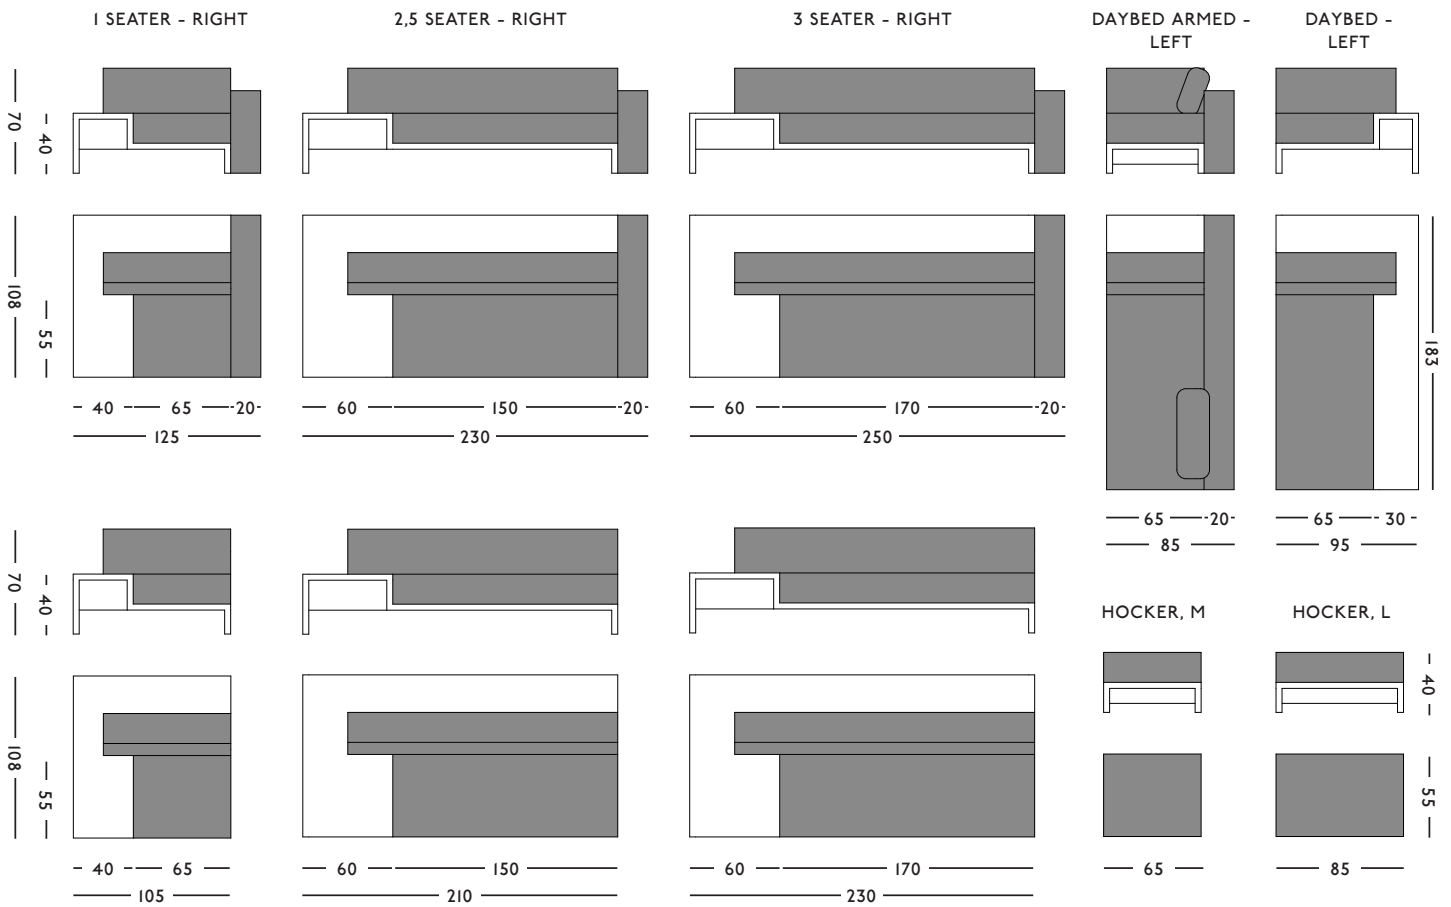

FREDERIK ROIJÉ - FURNITURE

SLOW SOFA

SPECIFICATIONS

TYPE NO.	PRODUCT	MODEL	DIMENSIONS (LxWxH) CM	COLOR	MATERIAL	PRICE (EUR. INCL. VAT)
SS H1.01	Slow Sofa	Hocker medium	65 x 55 x 40	Natural maple / Kvadrat Divina Melange	Maple, steel, MDF, foam, fabric	€ 1.199,00
SS H2.01	Slow Sofa	Hocker large	85 x 55 x 40	Natural maple / Kvadrat Divina Melange	Maple, steel, MDF, foam, fabric	€ 1.299,00
SS L1.01	Slow Sofa	1 Seater - left element	105 x 108 x 70	Natural maple / Kvadrat Divina Melange	Maple, steel, MDF, foam, fabric	€ 3.199,00
SS L1.02	Slow Sofa	1 Seater - left	125 x 108 x 70	Natural maple / Kvadrat Divina Melange	Maple, steel, MDF, foam, fabric	€ 3.949,00
SS L2.01	Slow Sofa	2.5 Seater - left element	210 x 108 x 70	Natural maple / Kvadrat Divina Melange	Maple, steel, MDF, foam, fabric	€ 3.999,00
SS L2.02	Slow Sofa	2.5 Seater - left	230 x 108 x 70	Natural maple / Kvadrat Divina Melange	Maple, steel, MDF, foam, fabric	€ 4.599,00
SS L3.01	Slow Sofa	3 Seater - left element	230 x 108 x 70	Natural maple / Kvadrat Divina Melange	Maple, steel, MDF, foam, fabric	€ 4.299,00
SS L3.02	Slow Sofa	3 Seater - left	250 x 108 x 70	Natural maple / Kvadrat Divina Melange	Maple, steel, MDF, foam, fabric	€ 4.949,00

Please contact the studio for other fabric options and prices.