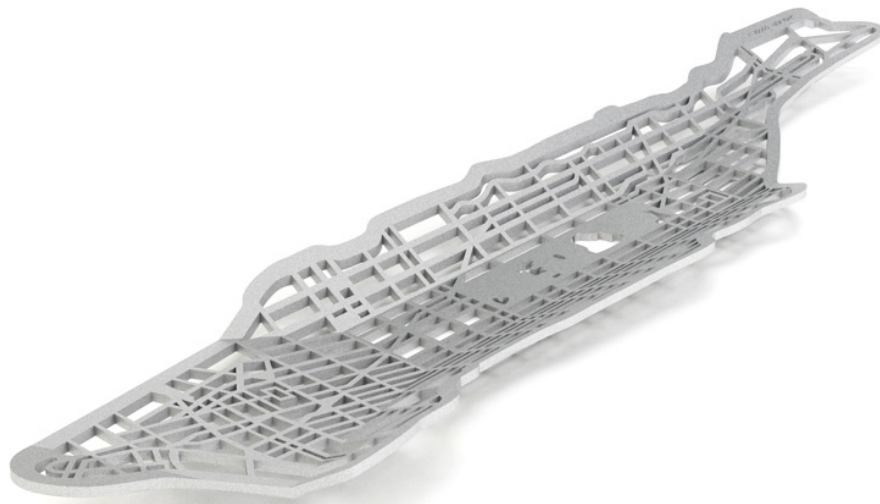

FREDERIK ROIJÉ - ACCESSORIES

METROBOWL

MB 90.00

DESIGNER
Frederik Roijé

CONCEPT
Worlds finest and major metropolises on scale: literally and figuratively.

ORIGIN
Made in Holland

YEAR
2010

MATERIAL
Coated aluminum

DIMENSIONS
48 x 35 x 8 (L x W x H) cm

WEIGHT
0,8 kg

CARE INSTRUCTIONS
Use handwarm water and a mild detergent to clean

FREDERIK ROIJÉ - ACCESSORIES

METROBOWL

MB 91.00

DESIGNER
Frederik Roijé

CONCEPT
Worlds finest and major
metropolises on scale: literally
and figuratively.