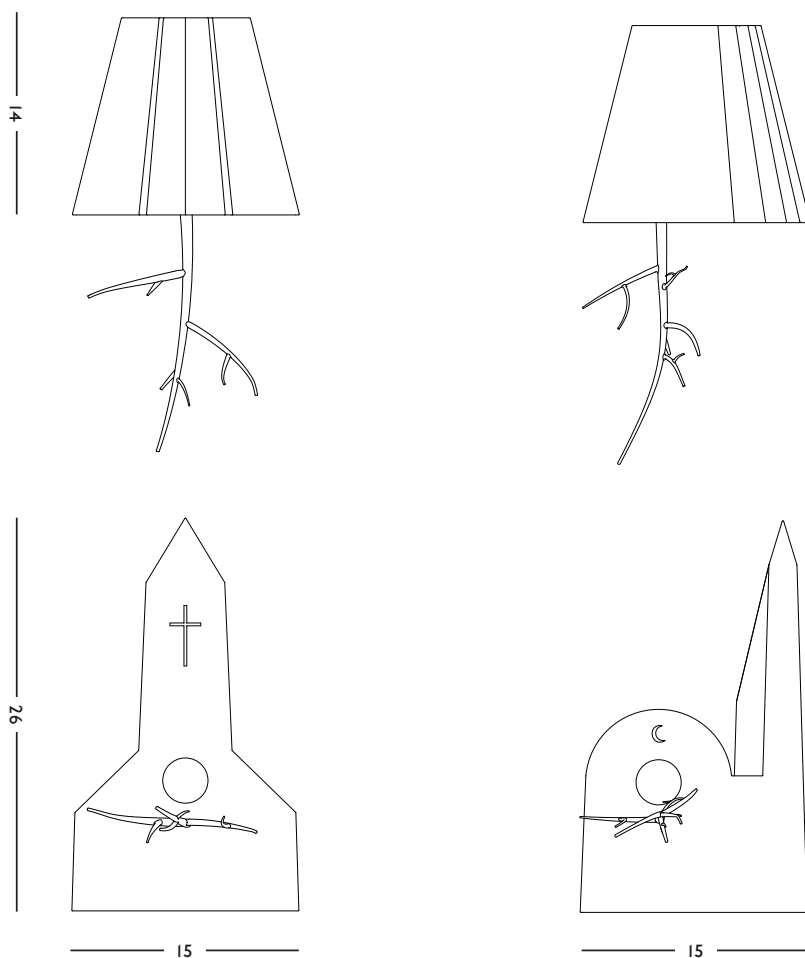

ORIGIN
Made in Holland

YEAR
2007

MATERIAL
Glazed ceramic

DIMENSIONS
15 x 26 x 14 (w x h x d) cm

WEIGHT
1,1 kg

CARE INSTRUCTIONS
Use handwarm water and a mild detergent to clean

FREDERIK ROIJÉ - OUTDOOR HOLY HOMES

Made in Holland

YEAR

2010

MATERIAL

Wood, glass, metal

DIMENSIONS

260 x 260 x 180
(l x w x h) cm

CARE INSTRUCTIONS