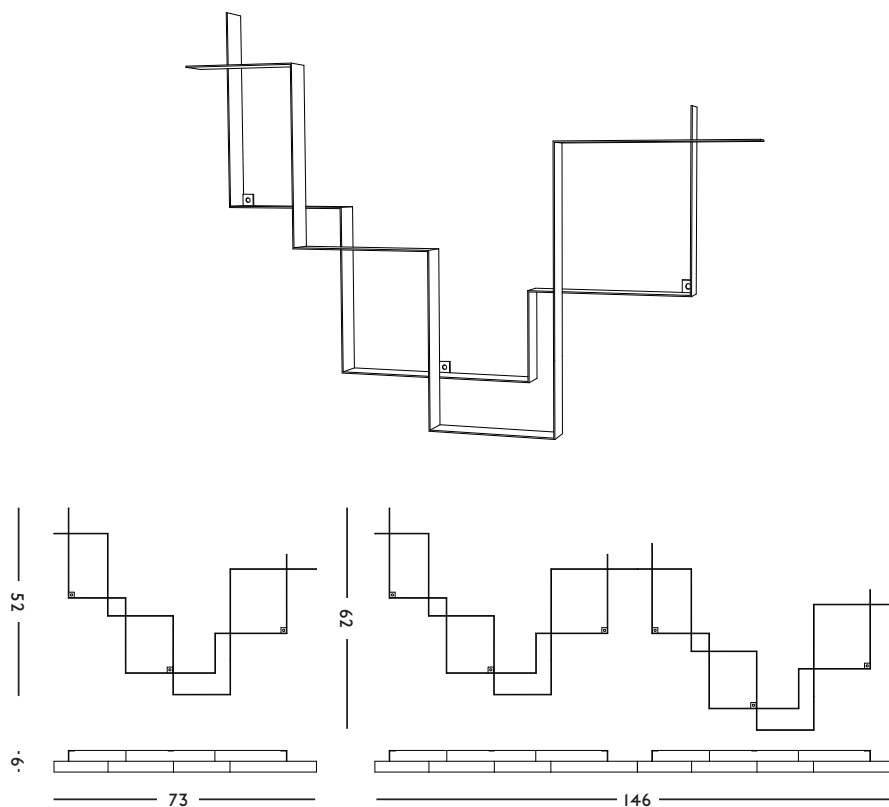

FREDERIK ROIJÉ - FURNITURE GUIDELINES

SPECIFICATIONS

TYPE NO.	PRODUCT	MODEL	DIMENSIONS (LxWxH) CM	COLOR	MATERIAL	PRICE (EUR. INCL. VAT)
GL 10.01	Guidelines	Single	73 x 6 x 52	Dark grey	Powder coated steel	€ 169,00
GL 10.02	Guidelines	Single	73 x 6 x 52	White	Powder coated steel	€ 169,00
GL 20.01	Guidelines	Double*	146 x 6 x 52	Dark grey	Powder coated steel	€ 338,00
GL 20.02	Guidelines	Double	146 x 6 x 52	White	Powder coated steel	€ 338,00

*Double Guidelines consists of two single Guidelines. They can be placed next to each other, to decorate an entire wall with.