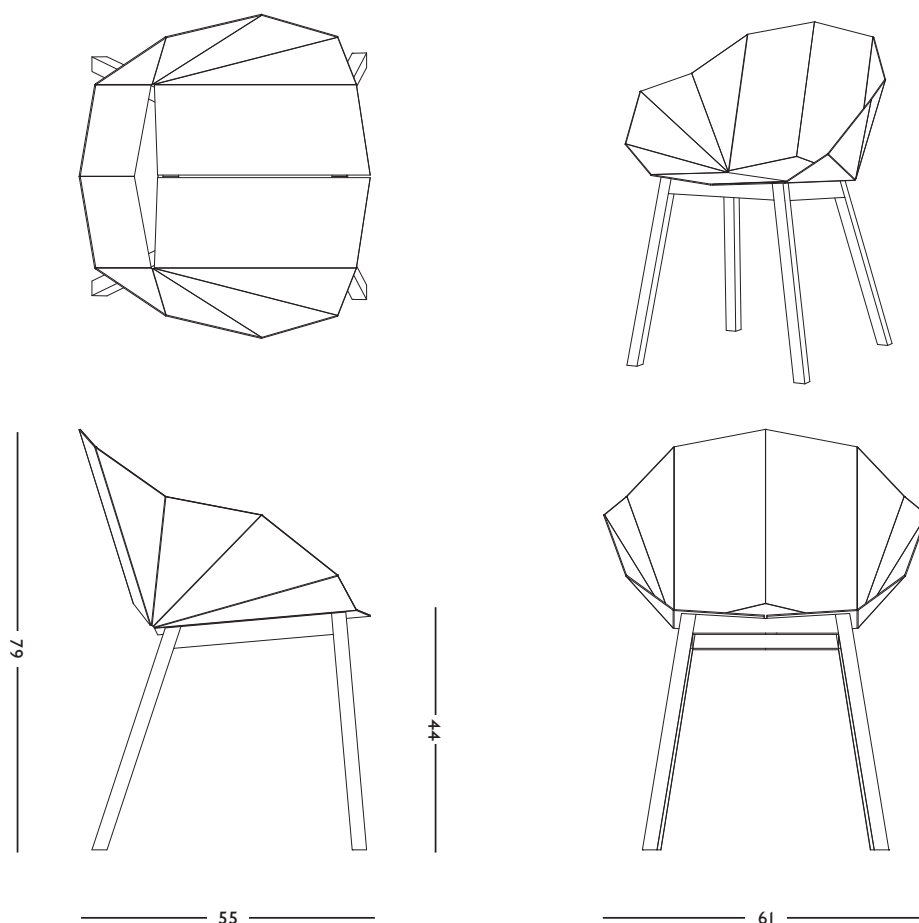

DIMENSIONS

55 x 61 x 79 (l x b x h) cm
sitting height 44 cm

WEIGHT

9,5 - 12 kg

CARE INSTRUCTIONS

Use handwarm water and a
mild detergent to clean

FREDERIK ROIJÉ - FURNITURE

SEATSHELL