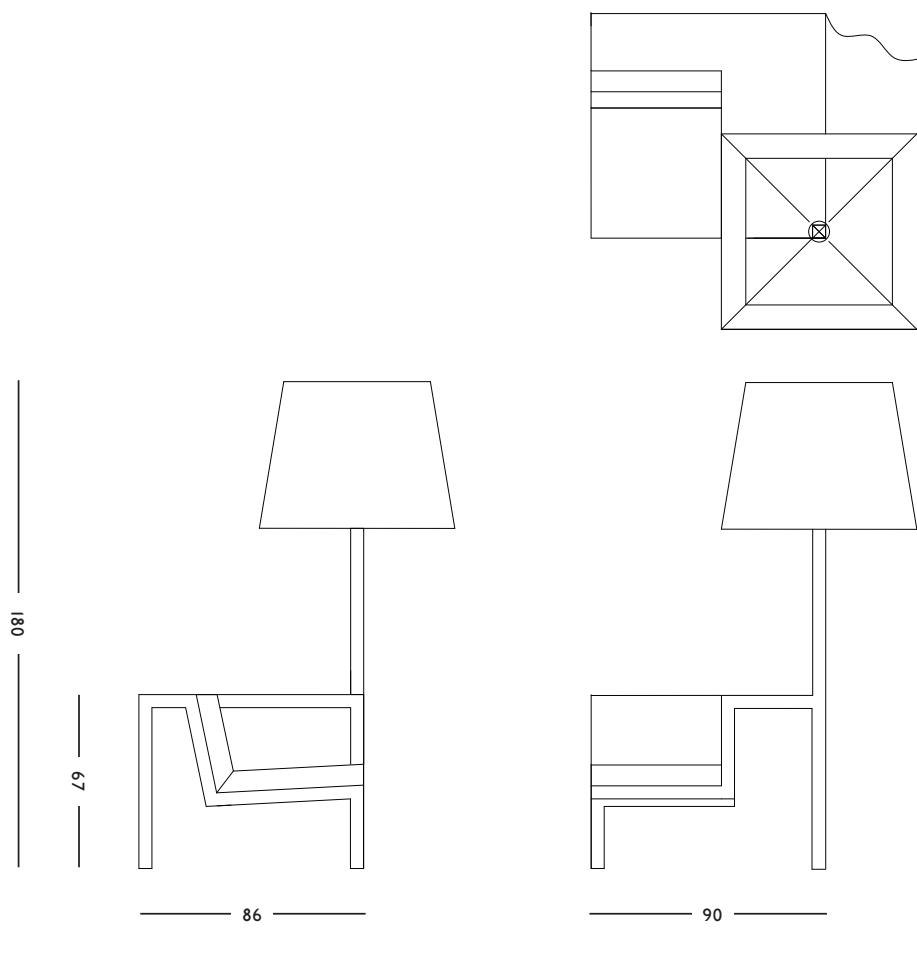

FREDERIK ROIJÉ - FURNITURE

TRIPLE CHAIR

SPECIFICATIONS

TYPE NO.	PRODUCT	MODEL	DIMENSIONS (LxWxH) CM	COLOR	MATERIAL	PRICE (EUR. INCL. VAT)
TO 52.01	Triple chair	Upholstered	90 x 86 x 180	Kvadrat Steelcut Trio 2 - 153	Steel / plywood / foam / fabric	€ 5.749,00
TO 52.02	Triple chair	Upholstered	90 x 86 x 180	Kvadrat Steelcut Trio 2 - 105	Steel / plywood / foam / fabric	€ 5.749,00
TO 52.03	Triple chair	Upholstered	90 x 86 x 180	Kvadrat Divina Melange 2 - 120	Steel / plywood / foam / fabric	€ 5.799,00
TO 52.04	Triple chair	Upholstered	90 x 86 x 180	Kvadrat Divina Melange 2 - 170	Steel / plywood / foam / fabric	€ 5.799,00

Please contact the studio for other fabric options and prices.