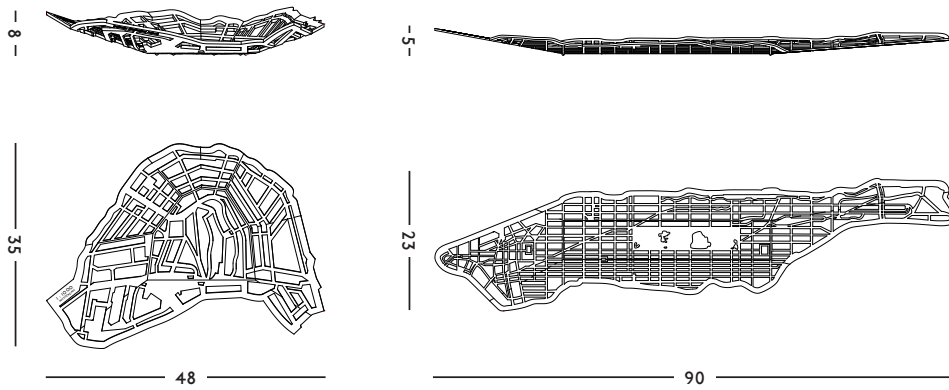

ORIGIN
Made in Holland

YEAR
2010

MATERIAL
Coated Aluminum

DIMENSIONS
90 x 23 x 5 (L x W x H) cm

WEIGHT
1 kg

CARE INSTRUCTIONS
Use handwarm water and a
mild detergent to clean

FREDERIK ROIJÉ - ACCESSORIES METROBOWL