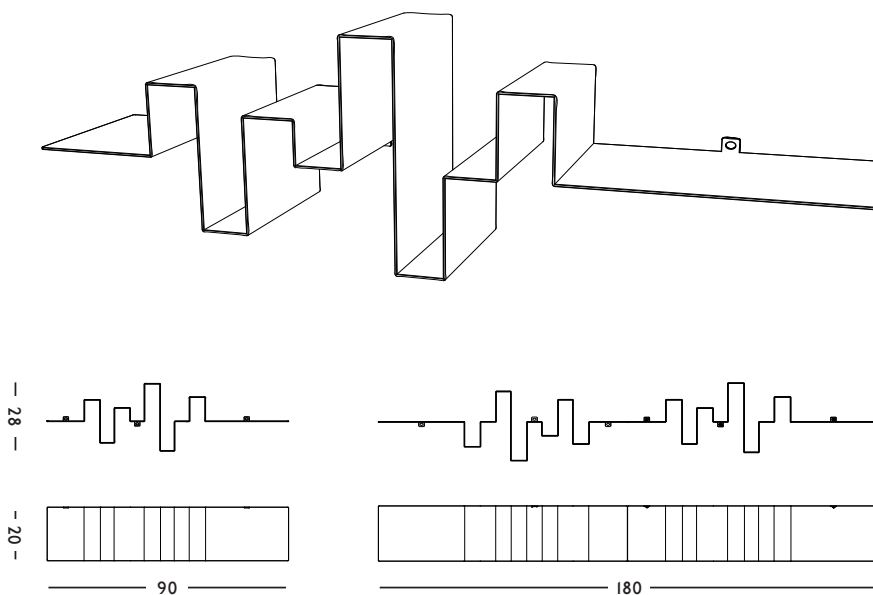

FREDERIK ROIJÉ - FURNITURE STORYLINES

SPECIFICATIONS

TYPE NO.	PRODUCT	MODEL	DIMENSIONS (LxWxH) CM	COLOR	MATERIAL	PRICE (EUR. INCL. VAT)
ST 10.01	Storylines	Single	90 x 20 x 28	Dark grey	Powder coated steel	€ 199,00
ST 10.02	Storylines	Single	90 x 20 x 28	White	Powder coated steel	€ 199,00
ST 20.01	Storylines	Double	180 x 20 x 28	Dark grey	Powder coated steel	€ 398,00
ST 20.02	Storylines	Double	180 x 20 x 28	White	Powder coated steel	€ 398,00

* The double Storylines consists of two single Storylines and include a connecting piece in the matching color.